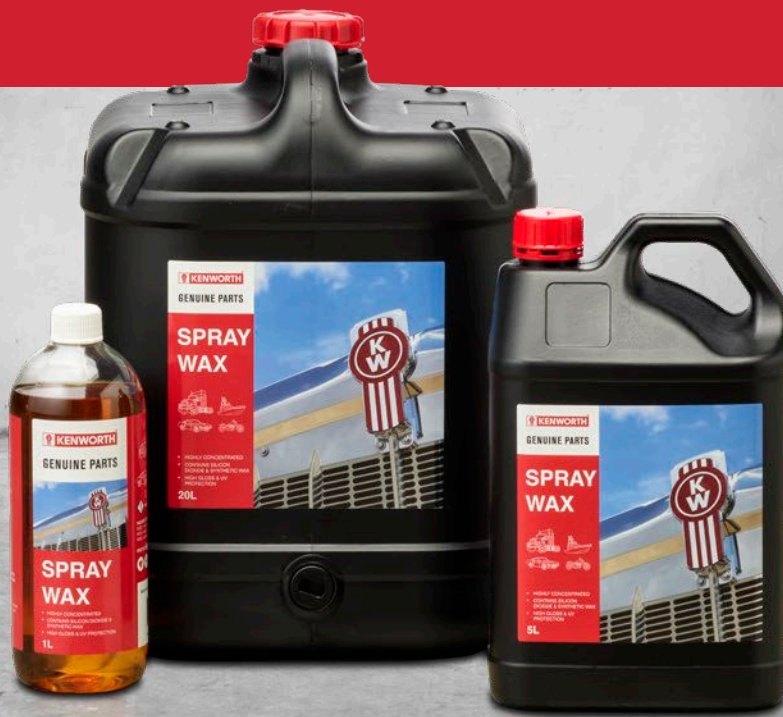

KENWORTH GENUINE SPRAY WAX

A hyper-concentrated synthetic spray wax.

Kenworth Genuine Spray Wax is a hyper-concentrated synthetic spray wax which is engineered to produce the highest possible shine to your vehicle's paint.

Combined with silicon dioxide (SiO₂), our special synthetic wax formula produces a higher gloss, slicker feel and more durable protective coating than standard carnauba wax.

It is extremely versatile in its range of applications. Use on dry paint as a spray and wipe, foam onto wet paint and hose off for an easy spot-free rinse after washing or spray onto a wet vehicle and chamois dry for an amazing soft finish.

Shine above the rest with Kenworth Genuine Spray Wax!

- Hyper concentrated
- Contains SiO₂ and synthetic waxes
- Dilute to 100:1
- High gloss and UV protection
- pH neutral
- Water based and biodegradable
- Triple interceptor safe

SPRAY WAX