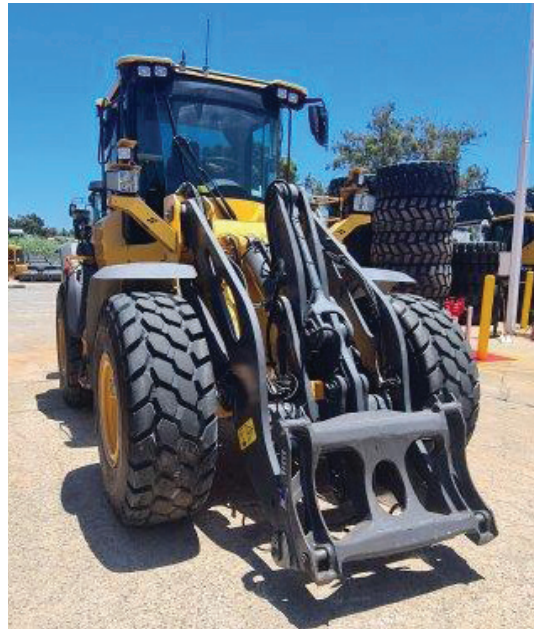

VOLVO PREMIUM USED EQUIPMENT

2022 VOLVO L90H

\$320,000.00

Ex GST Ex Guildford WA. Subject to prior sale.

Make	Volvo
Model	L90H
Hours	600
Location	Guildford, WA
Serial Number	VCE0L90HL00018766

Description Volvo Hydraulic attachment bracket(HAB), hook on GP bucket to e fitted. Alemlube auto greasing system, reverse cooling fan, air sup seat. CDC steering. ROPS / AC cabin, reverse camera, ext cab work lights, boom suspension, ext rear cwt. external fire extinguisher, battery lockable isolator, AM/FM radio.