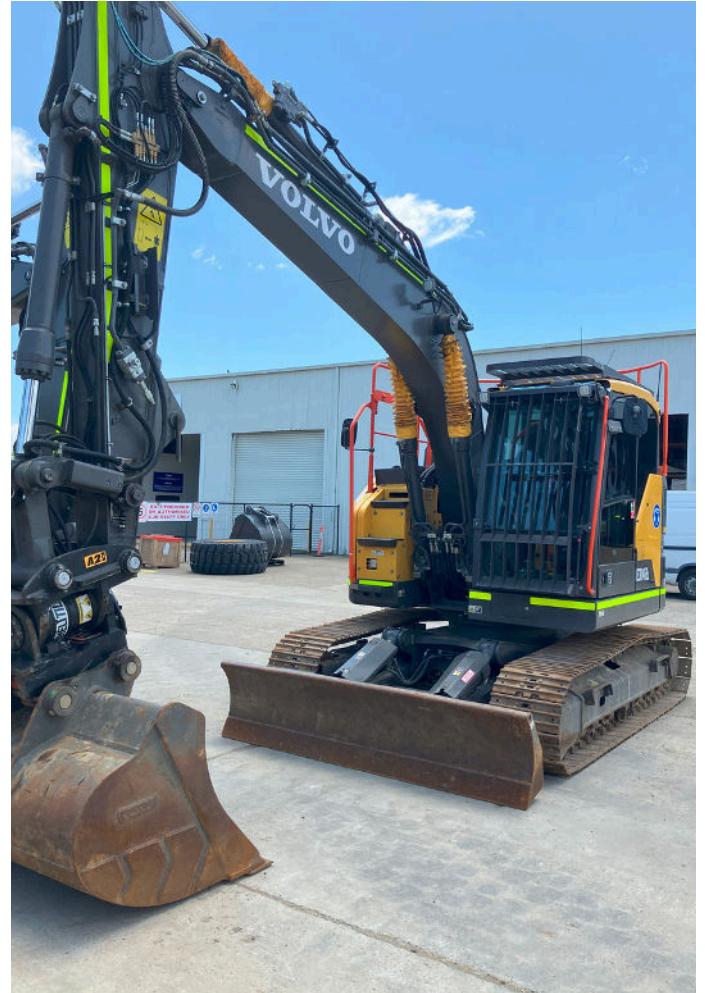

# VOLVO PREMIUM USED EQUIPMENT

## 2023 VOLVO ECRI45EDA

Make Volvo  
Model ECR145EDA  
Hours 610  
Location Acacia Ridge QLD  
Serial Number VCECR145V00317314

**\$315,000.00**  
Ex GST.

Description A2 Tilt Hydraulic quick hitch, 1500mm Mud, 900mm GP and 600mm Trench buckets, single point ripper. 3D Trimble upgrade to Dig Assist, Groeneveld Auto greasing system, Bidirectional hammer piping, X3 aux hydraulics. HBV, ROPS, FOPs and AC cabin, Handrails, Reverse camera, Flashing beacon, travel alarm. Internal and Ext fire extinguishers. Battery Lockable isolators, internal & External E stops, AM/FM and UHF radios.